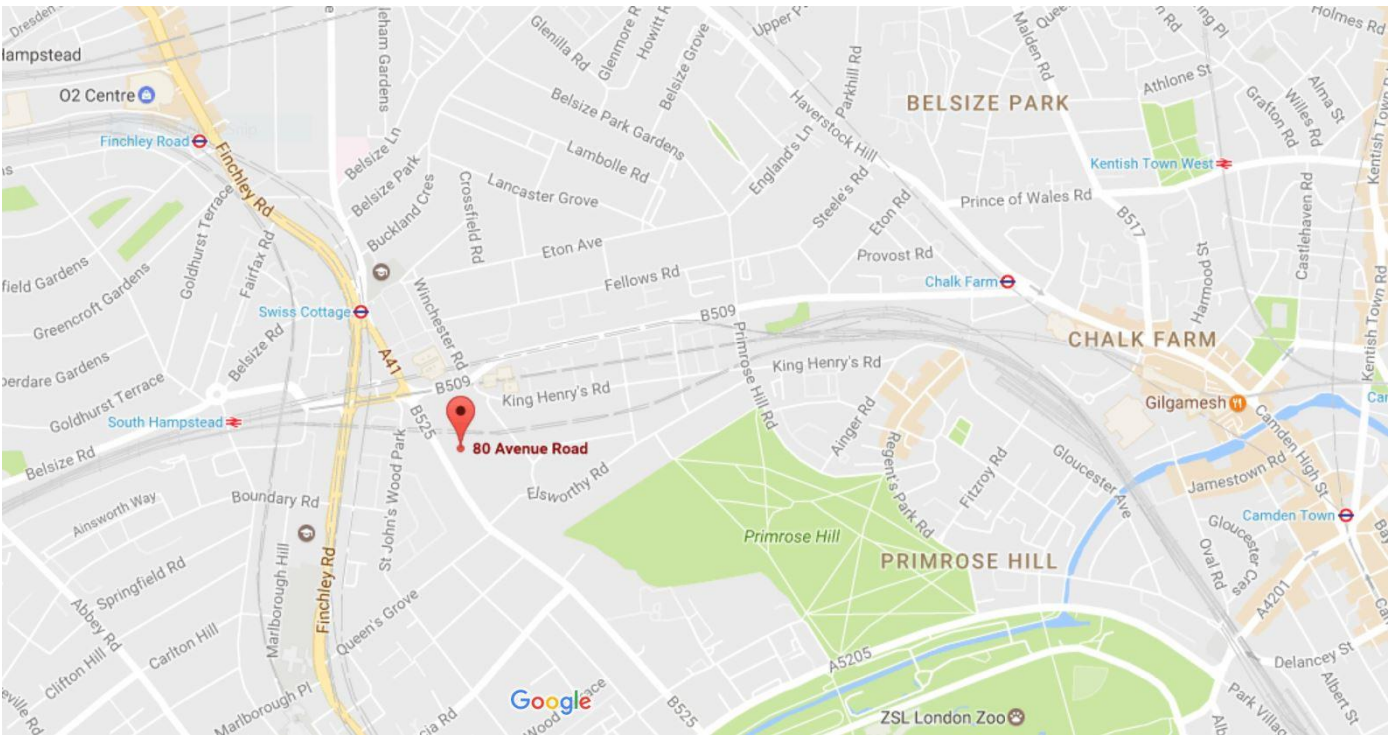

Swiss Cottage School, 80 Avenue Road, London NW8 6HX