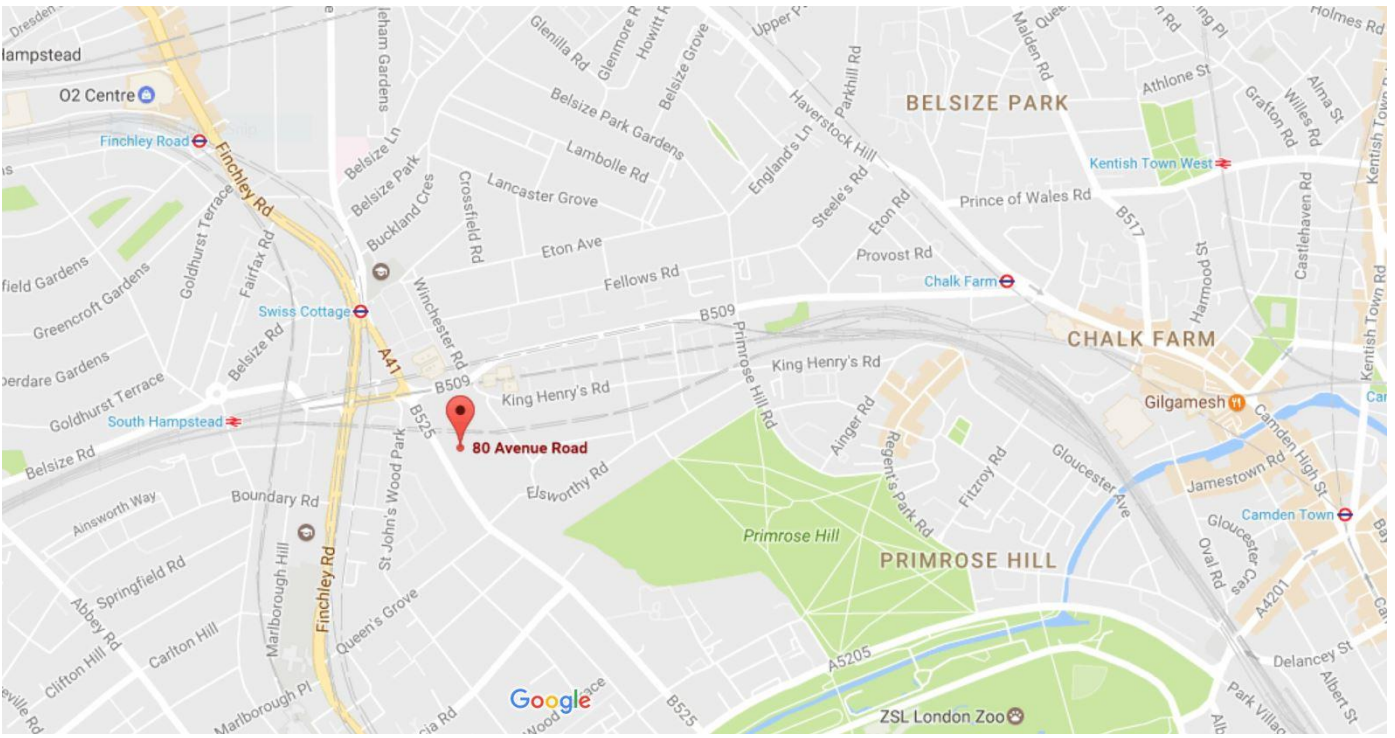

Swiss Cottage School, 80 Avenue Road, London NW8 6HX